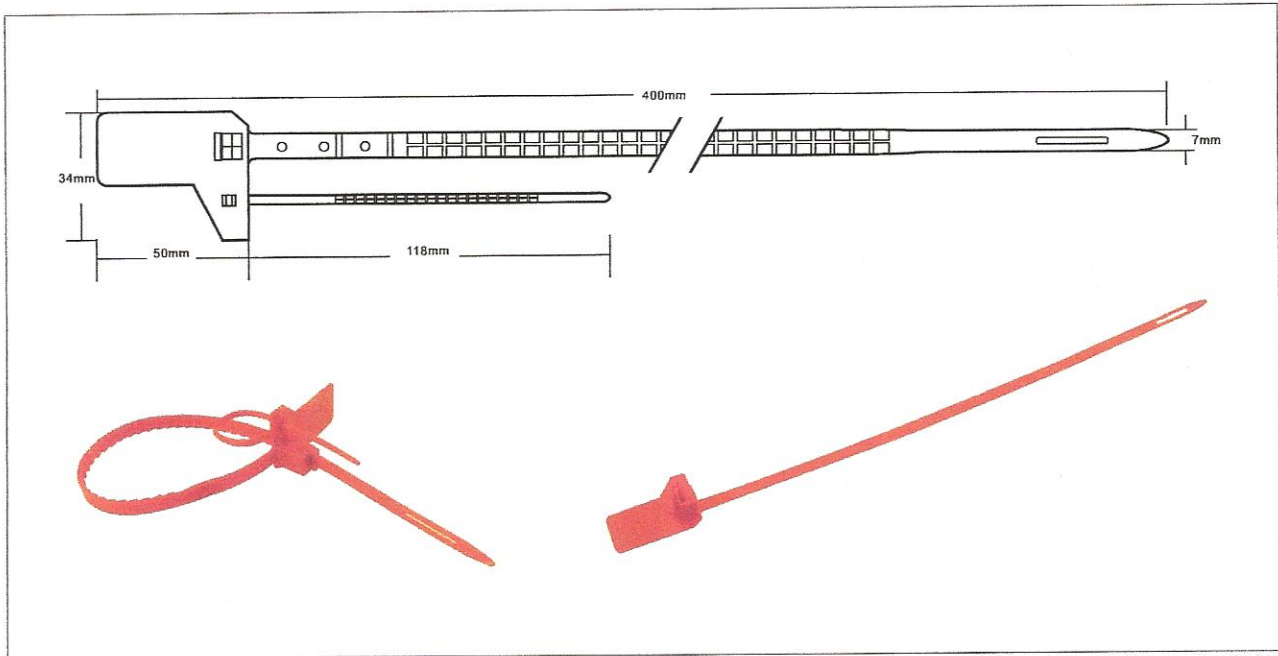

Data Sheet

Material

- polypropylene and nylon is available

Printing

- Hot stamping or laser engraving
- Company Logo or Name
- Sequential number
- Bar code decoration is also available

Package

- 100 Pieces with PP box
- 1000 Pieces into a carton
- Gross weight: 7.00kgs
- Net weight: 6.10kgs
- Measure: 520*200*480mm

Color

- Any color is available
- Customers required

Tensile strength

- 45KGS BROKEN (PP)
- 65KGS OPENED (PA)