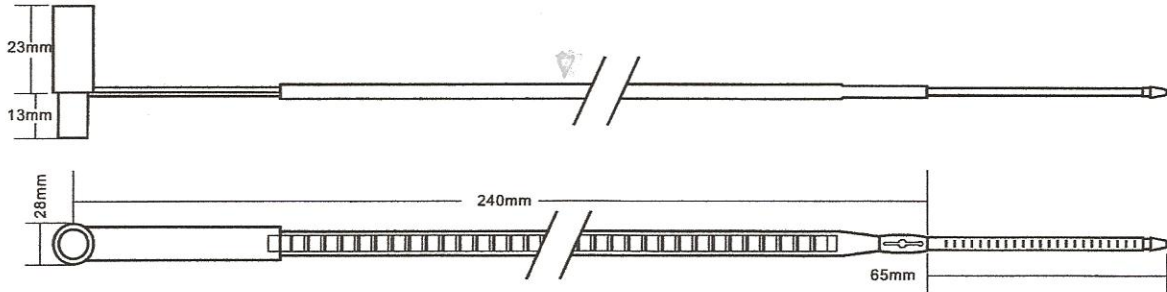

## Material

- polypropylene and nylon is available

## Package

- 100 Pieces with PP box
- 1000 Pieces into a carton
- Gross weight: 6.5kgs
- Net weight: 5.7kgs
- Measure: 350\*250\*420mm